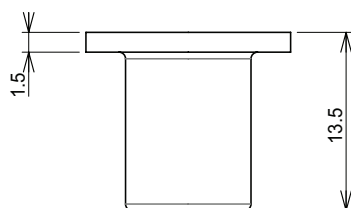

PRODUCT CODE: RC8TH/B
TOP HAT ROD CAP

DESCRIPTION

M8 Top Hat Rod Cap

FINISH

Black

MATERIAL

PVC

PACKAGING

Packed in qty 100

ADDITIONAL NOTES

For use with M8 threaded rod or studs

Values are nominal and with a general tolerance $\pm 5\%$ unless otherwise specified