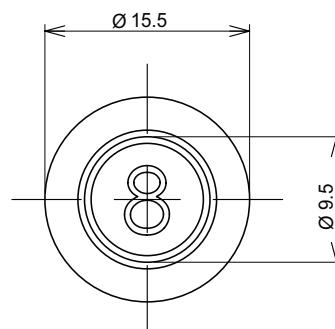

PRODUCT CODE: RC8TH/B
TOP HAT ROD CAP

DESCRIPTION

M8 Top Hat Rod Cap

FINISH

Black

MATERIAL

PVC

PACKAGING

Packed in qty 100

ADDITIONAL NOTES

For use with M8 threaded rod or studs

Values are nominal and with a general tolerance $\pm 5\%$ unless otherwise specified